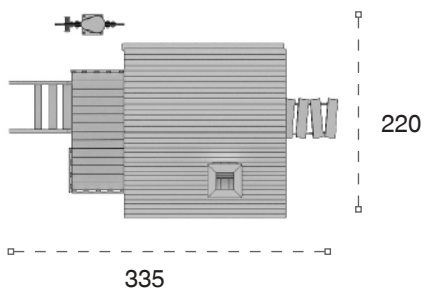

43 A

Ev Temalı Oyun Grubu House Themed Playground

Hareketli ve hareketsiz oyun figürlerinden oluşan mini çiftlik evi temalı ahşap oyun grubu. Çocukların hayal gücünü geliştirir ve çeşitli fiziksel yetenekler edinmelerini sağlar.

Mini farmhouse themed playground consists of various moving and stationary play figures. It opens up children imagination and helps to develop different physical skills.

	Güvenlik Alanı: Safety Area:	635cm x 520cm
	Kapasite: Capacity:	8-10
	Yükselik: Height:	285cm
	Yaş Aralığı: Age Group:	3+