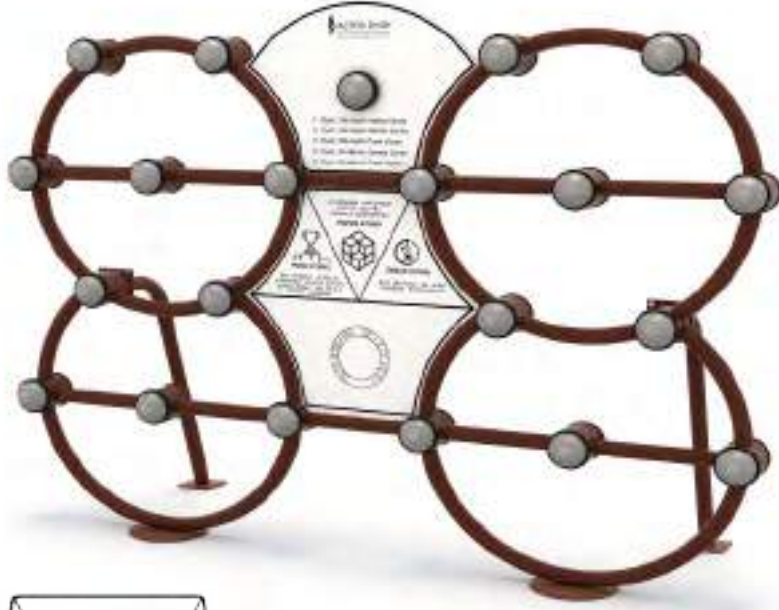

İTERAKTİF OYUN GRUPLARI | INTERACTIVE PLAYGROUNDS

Elektronik Oyun Grupları | Electronic Playground

1. Oyun | Tek kişilik Zaman Oyunu
2. Oyun | Tek kişilik Puan Oyunu
3. Oyun | İki takımlı Hız Oyunu
4. Oyun | İki takımlı Zaman Oyunu
5. Oyun | İki takımlı Puan Oyunu