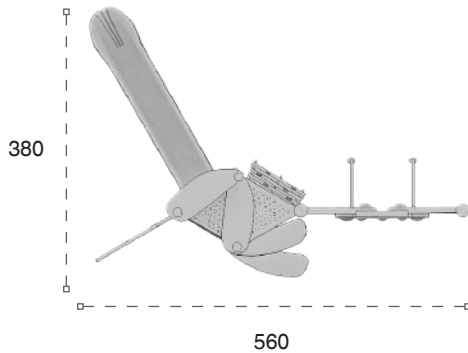

Uğur böceği temalı interaktif oyun grubu; kaydırak, polietilen tırmanma ve elektronik oyun elemanlarından oluşur. Çocukların hayal gücünü geliştirir ve fiziksel aktivite ihtiyacını karşılar. Lady bug themed playground has slide, polyethylene climbing and electronic play equipments that contributes children's physical health and open up their imagination.

	Güvenlik Alanı: Safety Area:	860cm x 680cm
	Kapasite: Capacity:	8-10
	Yüksaklık: Height:	300cm
	Yaş Aralığı: Age Group:	3+