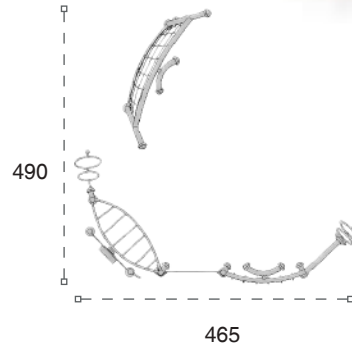

30 INT

12 Butonlu Elektronik Oyun Elemanı
12 Button Electronic Playground

	Güvenlik Alanı: Safety Area:	765cm x 790cm
	Kapasite: Capacity:	8-10
	Yükseklik: Height:	185cm
	Yaş Aralığı: Age Group:	7+

Elektronik Oyun Elemanı

Tek kişilik veya takımlar halinde oynanılabilen 5 adet oyun içerir. Rekabet ve hız öğeleri içeren oyunlar çocukları hareket etmeye teşvik eder.

Electronic Play Equipment

Includes 5 games that could be played by one person or as teams. It encourages children to move more while they play competitive and fast games.